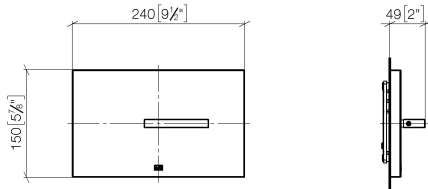

12 660 979

Fits: IMO, LULU, MADISON, MEM, TARA, CL.1, LISSÉ, VAIA, META, CYO

- cover plate 150 x 240 x 15 mm
- flush handle with rotary operation and two-volume technology (full flush/partial flush)

**This product is compatible with the following TECE products:**

12 660 979

mm [inches]

12 660 979

Parts for other finishes can be found here: [Brushed](#)  
[Platinum](#)